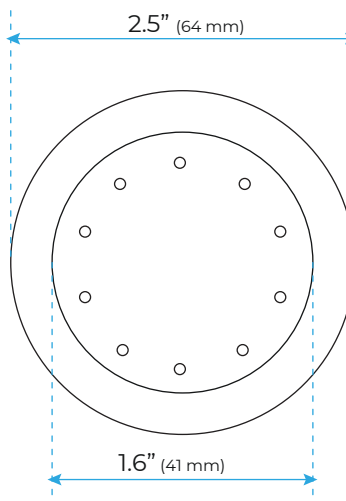

BRUSHED NICKEL CEILING MOUNT RAINFALL DUAL SHOWER HEAD SET WITH JET SPRAYS & HANDSHOWER SPECIFICATIONS

Shower Head

Available in multiple sizes

1/2" NPT inlets
Easy clean nozzles
Flow Rate: 9.5L/min 2.5 GPM

Product shown is only for installation display purpose

All dimensions and specifications are nominal and may vary. Use actual products for accuracy in critical situations.

Shower Mixer

Shower Mixer Connections

Body Jet

Length: 2.5"
 Width: 3"
 Height: 2.5"
 Projection From Wall: 2.5"
 Spray Area Length: 1.1"
 Spray Area Height: 1.1"