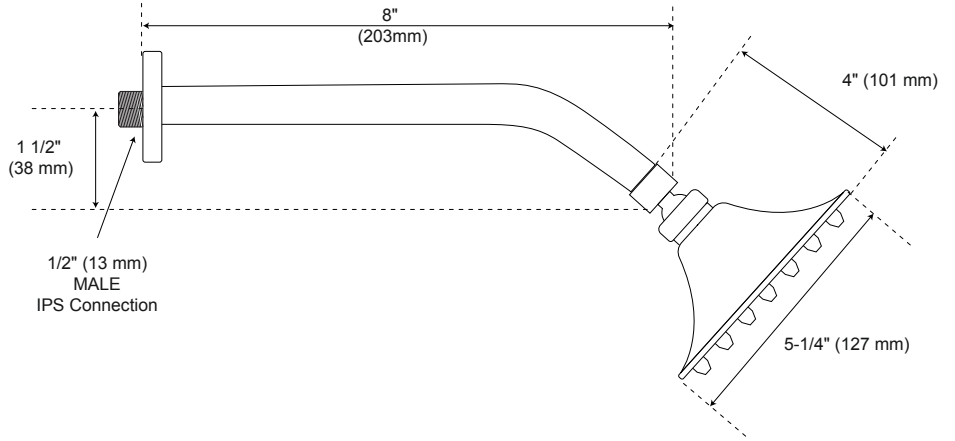

BRUSHED NICKEL CEILING MOUNT RAINFALL DUAL SHOWER HEAD SET WITH JET SPRAYS & HANDSHOWER SPECIFICATIONS

Shower Head

Available in multiple sizes

1/2" NPT inlets
Easy clean nozzles
Flow Rate: 9.5L/min 2.5 GPM

Product shown is only for installation display purpose

All dimensions and specifications are nominal and may vary. Use actual products for accuracy in critical situations.

Shower Mixer

Shower Mixer Connections

Body Jet

Length: 2.5"
 Width: 3"
 Height: 2.5"
 Projection From Wall: 2.5"
 Spray Area Length: 1.1"
 Spray Area Height: 1.1"