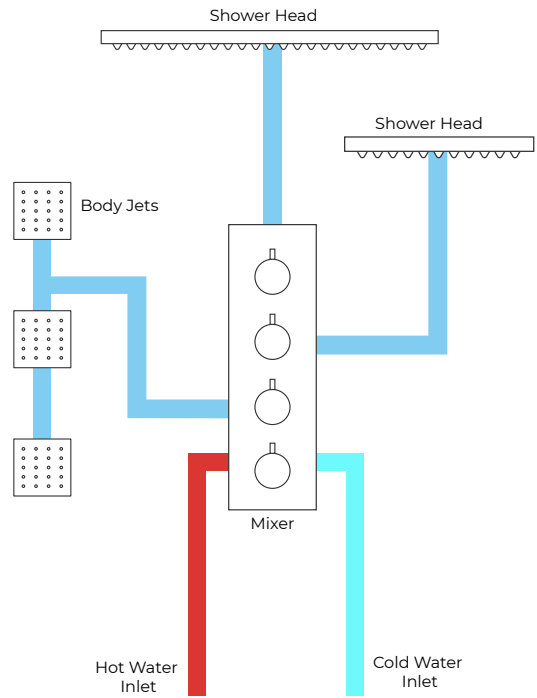

BRUSHED NICKEL CEILING MOUNT RAINFALL DUAL SHOWER HEAD SET WITH JET SPRAYS & HANDSHOWER SPECIFICATIONS

Shower Head

Available in multiple sizes

1/2" NPT inlets
Easy clean nozzles
Flow Rate: 9.5L/min 2.5 GPM

Product shown is only for installation display purpose

All dimensions and specifications are nominal and may vary. Use actual products for accuracy in critical situations.

Shower Mixer

Shower Mixer Connections

Body Jet

Length: 2.5"
 Width: 3"
 Height: 2.5"
 Projection From Wall: 2.5"
 Spray Area Length: 1.1"
 Spray Area Height: 1.1"