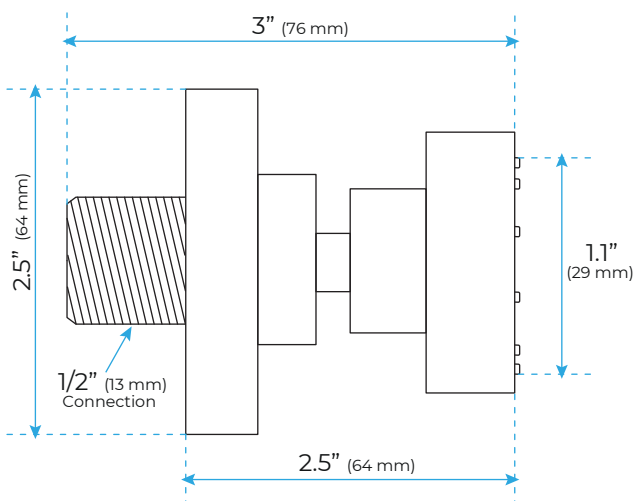

BRUSHED NICKEL CEILING MOUNT RAINFALL DUAL SHOWER HEAD SET WITH JET SPRAYS & HANDSHOWER SPECIFICATIONS

Shower Head

Available in multiple sizes

1/2" NPT inlets
Easy clean nozzles
Flow Rate: 9.5L/min 2.5 GPM

Product shown is only for installation display purpose

All dimensions and specifications are nominal and may vary. Use actual products for accuracy in critical situations.

Shower Mixer

Shower Mixer Connections

Body Jet

Length: 2.5"
 Width: 3"
 Height: 2.5"
 Projection From Wall: 2.5"
 Spray Area Length: 1.1"
 Spray Area Height: 1.1"