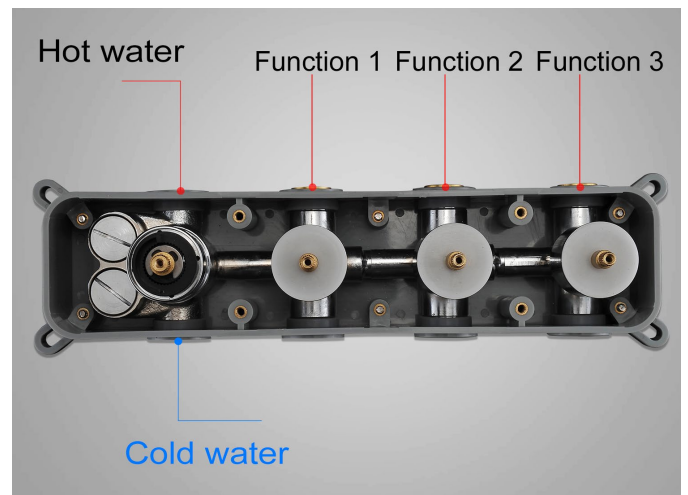

BRUSHED NICKEL CEILING MOUNT RAINFALL DUAL SHOWER HEAD SET WITH JET SPRAYS & HANDSHOWER SPECIFICATIONS

Shower Head

Available in multiple sizes

1/2" NPT inlets
Easy clean nozzles
Flow Rate: 9.5L/min 2.5 GPM

Product shown is only for installation display purpose

All dimensions and specifications are nominal and may vary. Use actual products for accuracy in critical situations.

Shower Mixer

Shower Mixer Connections

Body Jet

Length: 2.5"
 Width: 3"
 Height: 2.5"
 Projection From Wall: 2.5"
 Spray Area Length: 1.1"
 Spray Area Height: 1.1"