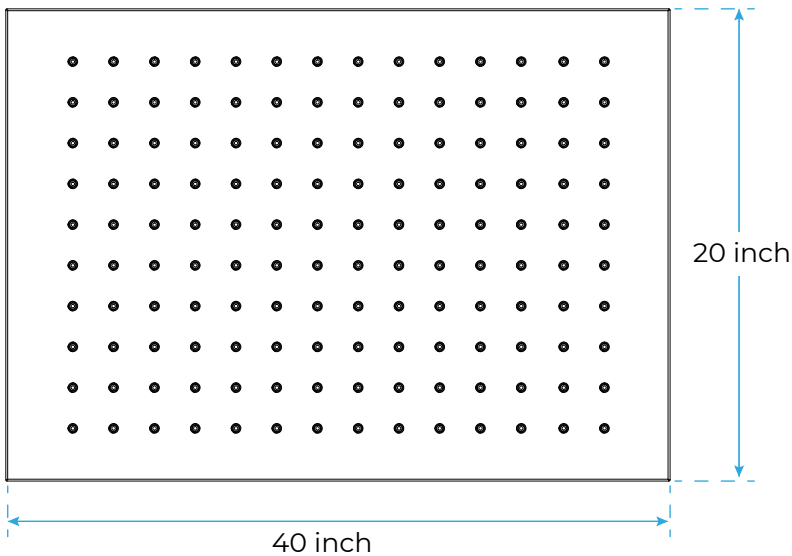

BRUSHED NICKEL CEILING MOUNT RAINFALL DUAL SHOWER HEAD SET WITH JET SPRAYS & HANDSHOWER SPECIFICATIONS

Shower Head

Available in multiple sizes

1/2" NPT inlets
Easy clean nozzles
Flow Rate: 9.5L/min 2.5 GPM

Product shown is only for installation display purpose

All dimensions and specifications are nominal and may vary. Use actual products for accuracy in critical situations.

Shower Mixer

Shower Mixer Connections

Body Jet

Length: 2.5"
 Width: 3"
 Height: 2.5"
 Projection From Wall: 2.5"
 Spray Area Length: 1.1"
 Spray Area Height: 1.1"