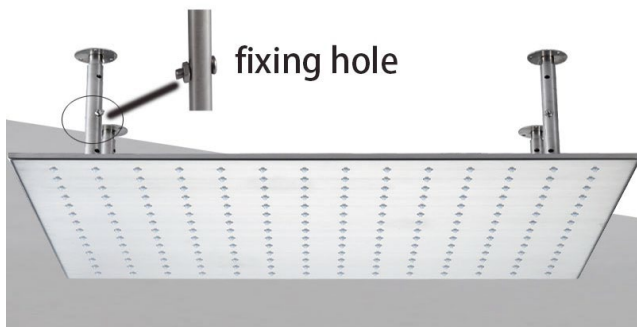

BRUSHED NICKEL CEILING MOUNT RAINFALL DUAL SHOWER HEAD SET WITH JET SPRAYS & HANDSHOWER SPECIFICATIONS

Shower Head

Available in multiple sizes

1/2" NPT inlets
Easy clean nozzles
Flow Rate: 9.5L/min 2.5 GPM

Product shown is only for installation display purpose

All dimensions and specifications are nominal and may vary. Use actual products for accuracy in critical situations.

Shower Mixer

Shower Mixer Connections

Body Jet

Length: 2.5"
 Width: 3"
 Height: 2.5"
 Projection From Wall: 2.5"
 Spray Area Length: 1.1"
 Spray Area Height: 1.1"