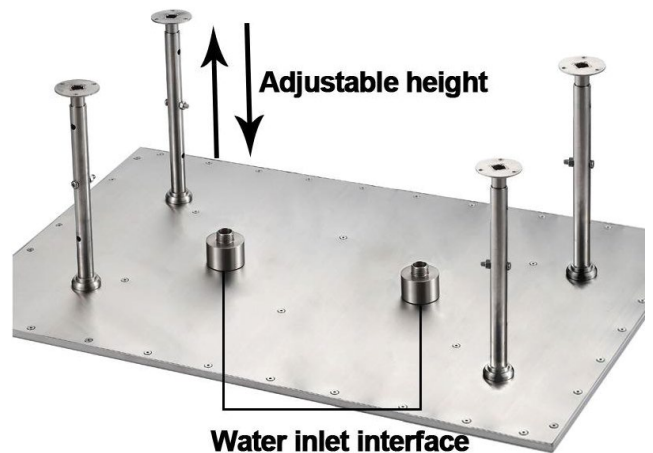

BRUSHED NICKEL CEILING MOUNT RAINFALL DUAL SHOWER HEAD SET WITH JET SPRAYS & HANDSHOWER SPECIFICATIONS

Shower Head

Available in multiple sizes

1/2" NPT inlets
Easy clean nozzles
Flow Rate: 9.5L/min 2.5 GPM

Product shown is only for installation display purpose

All dimensions and specifications are nominal and may vary. Use actual products for accuracy in critical situations.

Shower Mixer

Shower Mixer Connections

Body Jet

Length: 2.5"
 Width: 3"
 Height: 2.5"
 Projection From Wall: 2.5"
 Spray Area Length: 1.1"
 Spray Area Height: 1.1"