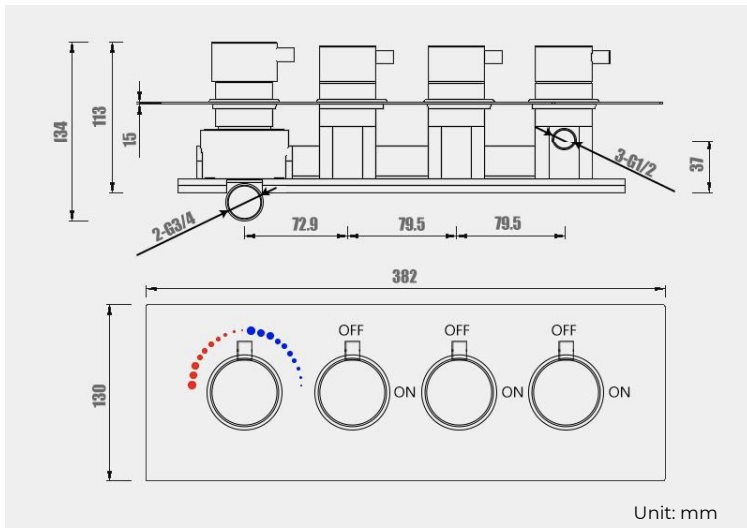

BRUSHED NICKEL CEILING MOUNT RAINFALL DUAL SHOWER HEAD SET WITH JET SPRAYS & HANDSHOWER SPECIFICATIONS

Shower Head

Available in multiple sizes

1/2" NPT inlets
Easy clean nozzles
Flow Rate: 9.5L/min 2.5 GPM

Product shown is only for installation display purpose

All dimensions and specifications are nominal and may vary. Use actual products for accuracy in critical situations.

Shower Mixer

Shower Mixer Connections

Body Jet

Length: 2.5"
 Width: 3"
 Height: 2.5"
 Projection From Wall: 2.5"
 Spray Area Length: 1.1"
 Spray Area Height: 1.1"